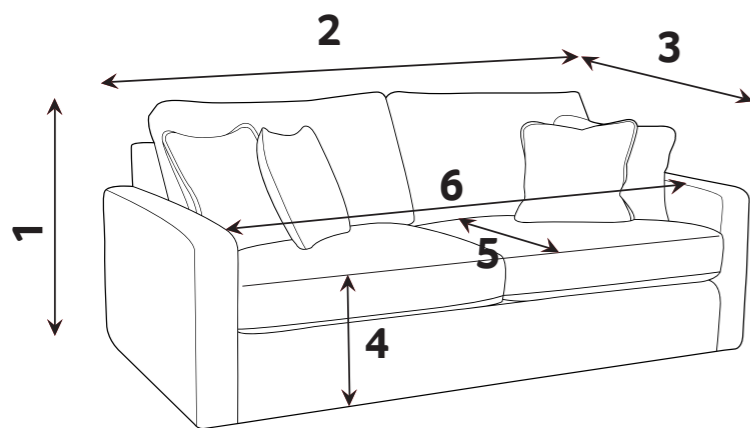

# PLAZA DIMENSIONS (CM)

AVAILABLE PIECES	HEIGHT 1	WIDTH 2	DEPTH 3	SEAT HEIGHT 4	SEAT DEPTH (STD) 5	SEAT WIDTH 6	ACCESS DIAGONAL 7	OUTBACK HEIGHT 8	ARM HEIGHT 9	WEIGHT (KG)
3 SEATER RECLINER (L3M/E, R3M/E)	104	206	96	53	54	N/A	137	92	66	N/A
2 SEATER RECLINER (L2M/E, R2M/E)	104	164	96	53	54	N/A	122	92	66	N/A
RECLINER CHAIR (M/E)	104	109	96	53	54	N/A	135	92	66	N/A

\* Hardwood & composite board frame.

\* Dowelled, screwed, glued & stapled joinery.

\* Available pieces: Manual (M) or Electric (E) recliner actions.

\* High Density foam seats for support and comfort.

\* Fibre Filled backs for added comfort.

## DIMENSION GUIDE

1 - HEIGHT  
2 - WIDTH

3 - DEPTH  
4 - SEAT HEIGHT

5 - SEAT DEPTH (STD & PILLOW)  
6 - SEAT WIDTH

Check the diagonal access dimension to ensure furniture will fit in your home.

7 - DIAGONAL ACCESS